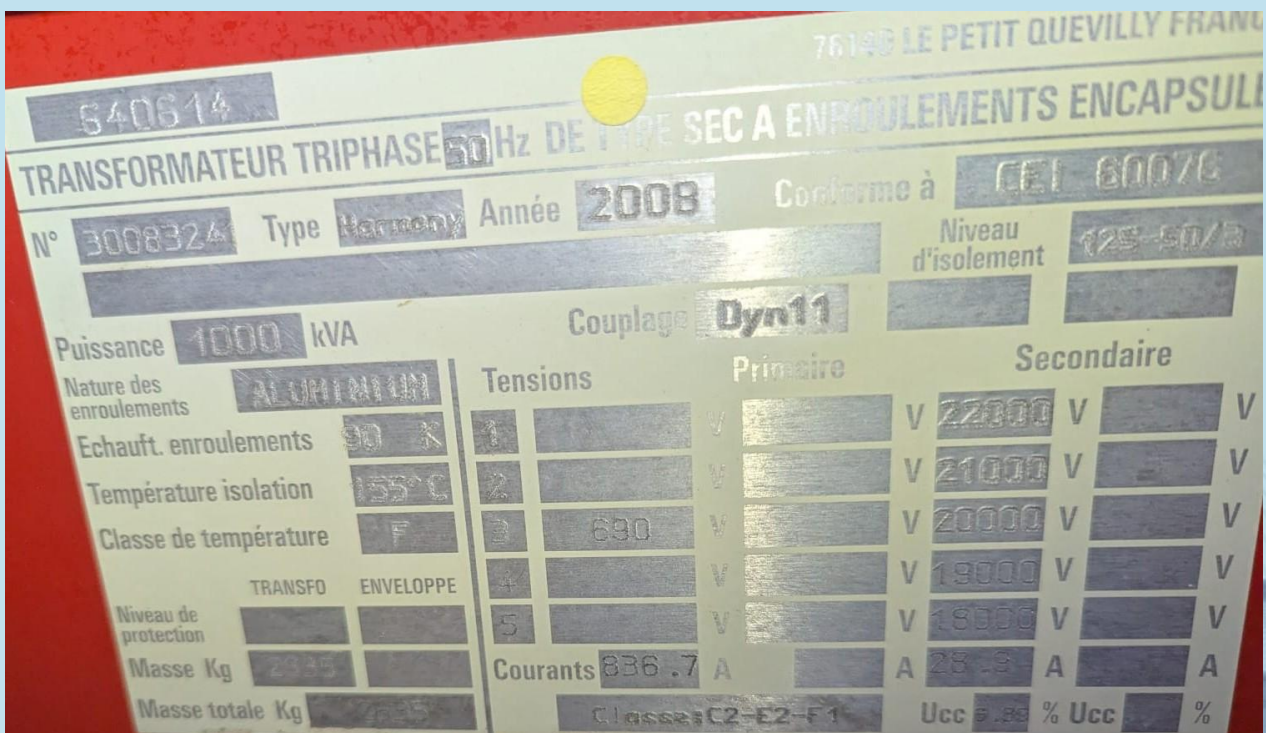

# Transformer Dry 20Kv - 1000KVA - 690 V

Ref.N°: 1118

Pieces	4
Manufacturer	SNT - Duries
Model	
Type	Dry
Rate Power	20Kv - 1000 KVA - 690V
Frequency	50 Hz
Weight	2.630 Kg
Measures	L: 183 cm. W: 72.5 cm. H: 150 cm.
Year	2008
Condition	Used or <b>Refurbished</b>
Location	Spain
Availability	Immediate