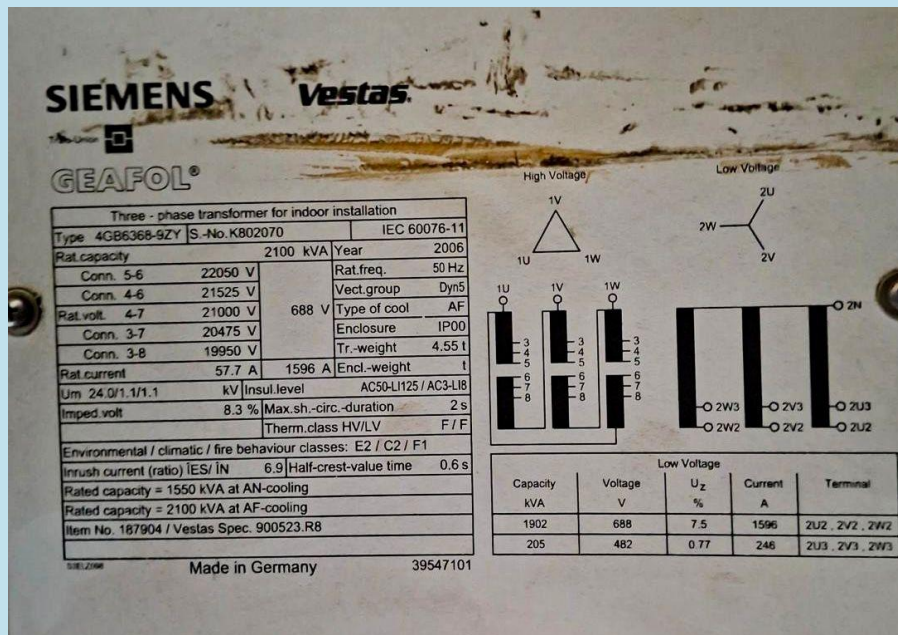

# TRANSFORMER 20 kV – 2100 kVA – 688 V

Ref.N°: 1130

Pieces	4
Manufacturer	SIEMENS
Model	4GB6368-9ZY
Type	DRY
Rate Power	20 kV - 2100 kVA - 688 V
Frequency	50Hz
Year	2006
Condition	USED or <b>REFURBISHED</b>
Location	FRANCE or SPAIN
Availability	IMMEDIATE

**Price: 18.950.-€ per piece / Loaded on truck**

**With 1 Year Warranty / 23.950.-€ per piece REFURBISHED / Loaded on Truck**